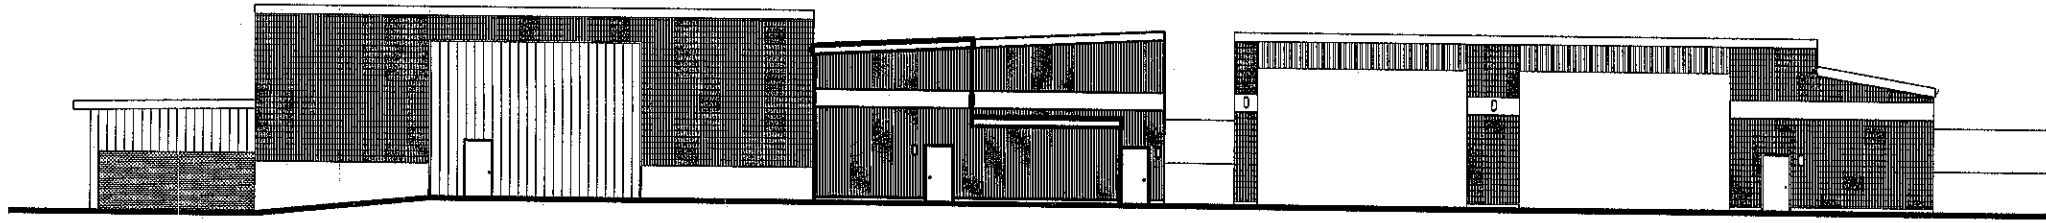

1 COMPACTOR BUILDING-NORTH ELEVATION
CCB 3/32" = 1'-0"

2 WEST ELEVATION
CCB 3/32" = 1'-0"

3 EAST ELEVATION
CCB 3/32" = 1'-0"

COMPACTOR BLDG.		DESIGN STUDIO C, Ltd.
SCALE : 3/32" = 1'-0"	01.24.07	TEL: (847) 775-1550
		FAX: (847) 775-1551

1 NORTH ELEVATION
ELEV N.T.S.

2 WEST ELEVATION
ELEV N.T.S.

BUILDING LOCATION
N.T.S.

ELEVATIONS

SCALE : N.T.S.

01.24.07

DESIGN STUDIO C, Ltd.
TEL: (847) 775-1550
FAX: (847) 775-1551