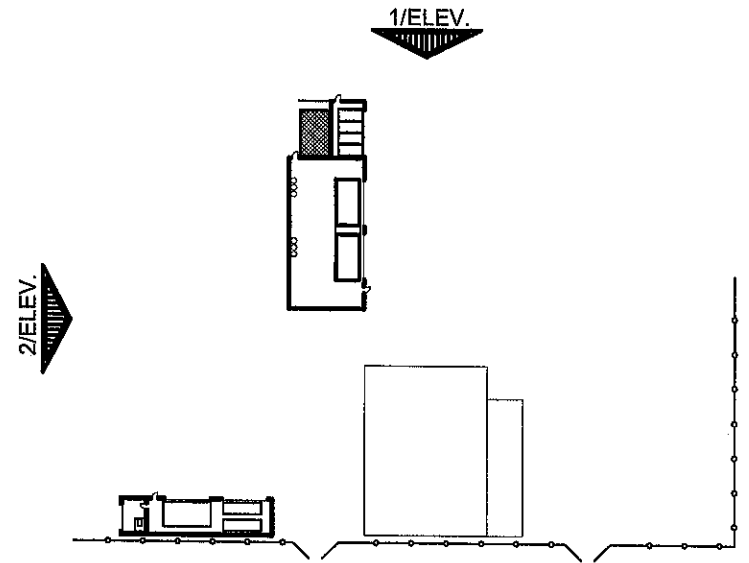

1 COMPACTOR BUILDING-NORTH ELEVATION
CCB 3/32" = 1'-0"

2 WEST ELEVATION
CCB 3/32" = 1'-0"

3 EAST ELEVATION
CCB 3/32" = 1'-0"

COMPACTOR BLDG.		DESIGN STUDIO C, Ltd.
SCALE : 3/32" = 1'-0"	01.24.07	TEL: (847) 775-1550
		FAX: (847) 775-1551

1 NORTH ELEVATION
ELEV N.T.S.

2 WEST ELEVATION
ELEV N.T.S.

BUILDING LOCATION
N.T.S.

ELEVATIONS

SCALE : N.T.S.

01.24.07

DESIGN STUDIO C, Ltd.
TEL: (847) 775-1550
FAX: (847) 775-1551